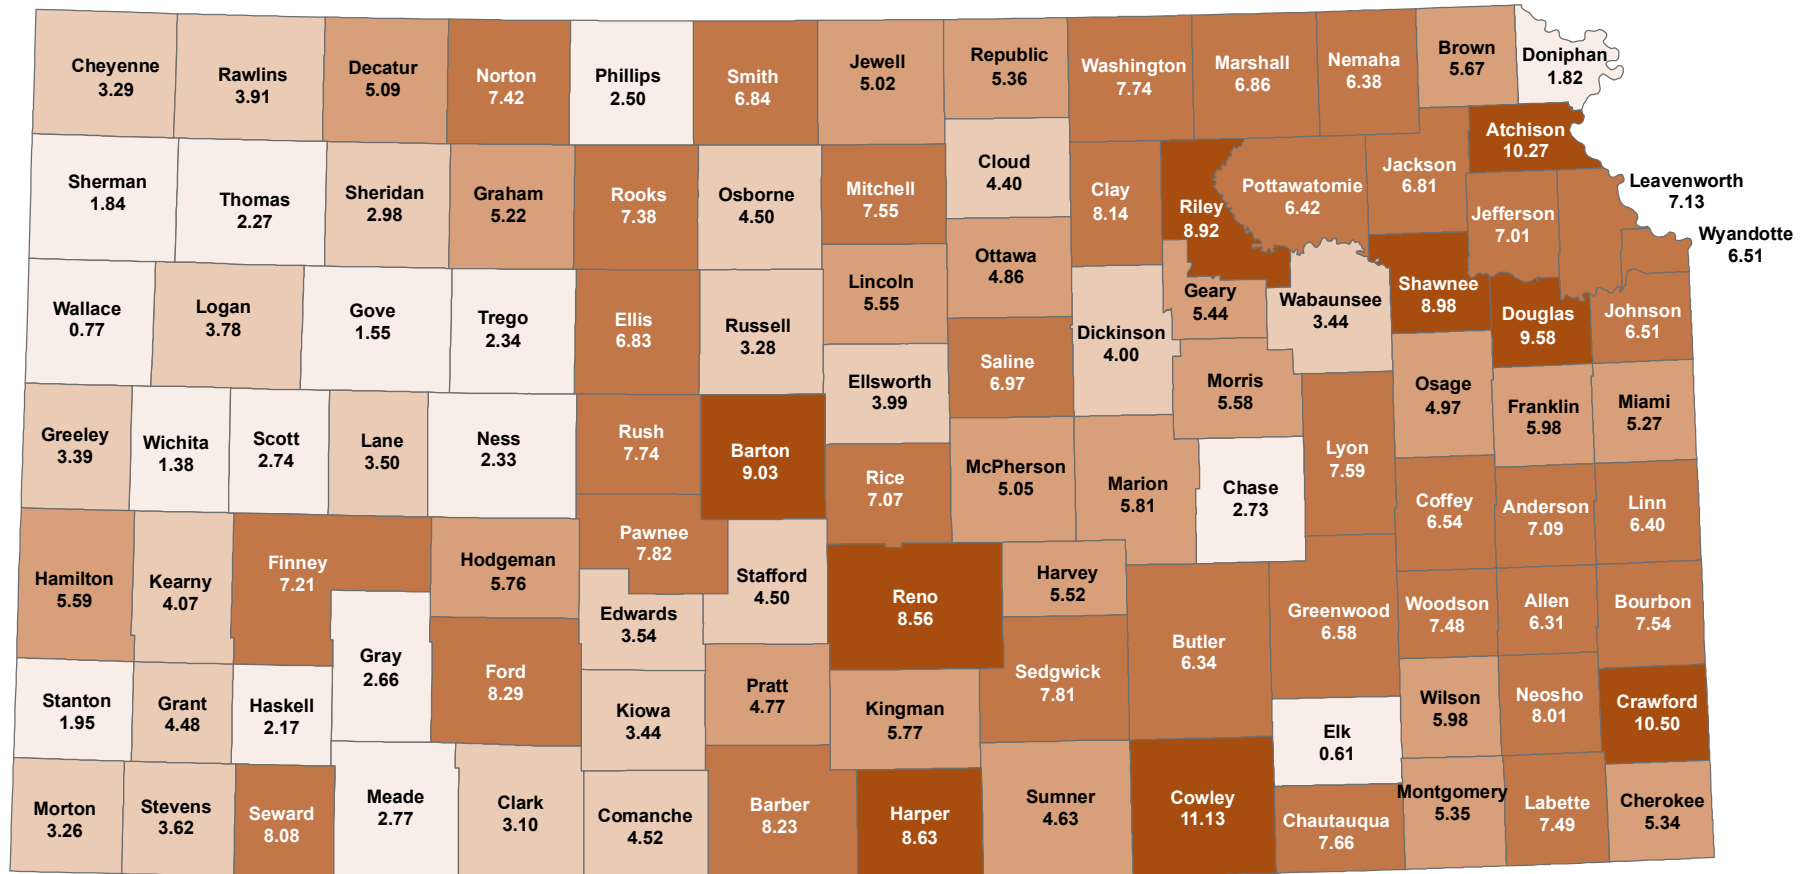

## Accidents per 10,000 Daily Vehicle Miles in Kansas, by County, 2021

Source: Institute for Policy & Social Research, The University of Kansas; data from the Kansas Department of Transportation.

**Accidents per  
10,000 Daily Vehicle Miles**

**State: 7.78**