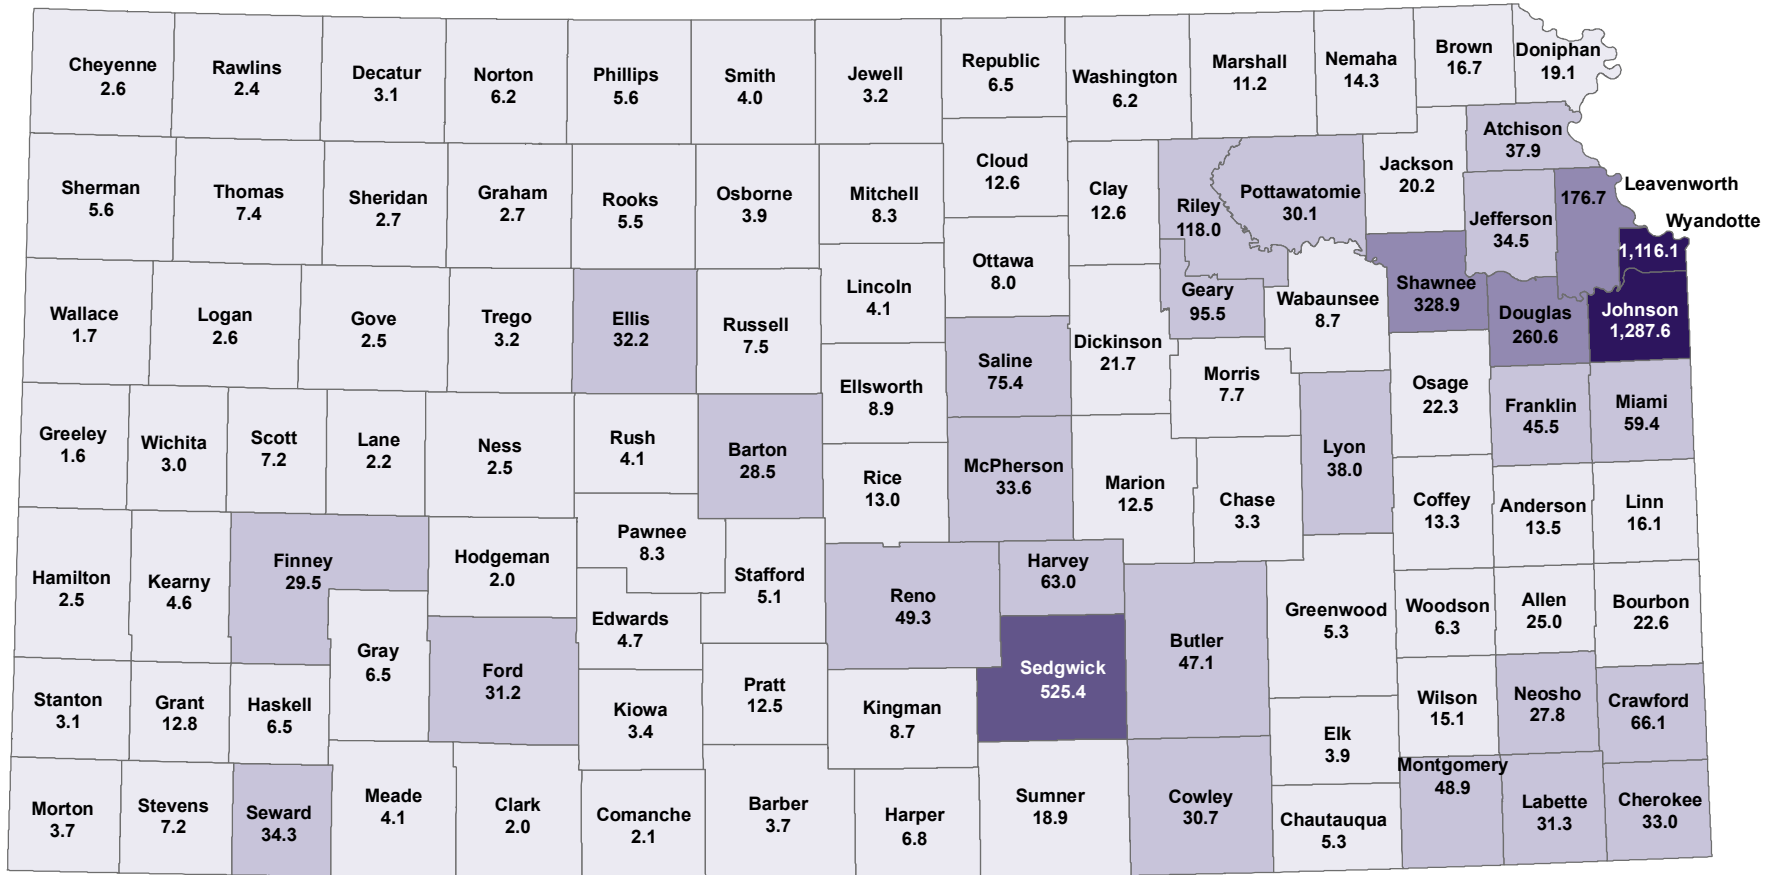

## Population Density in Kansas, by County, 2020

Source: Institute for Policy & Social Research, The University of Kansas; data from the U.S. Census Bureau, 2020 Census.

### Persons per Square Mile

**State: 35.9**