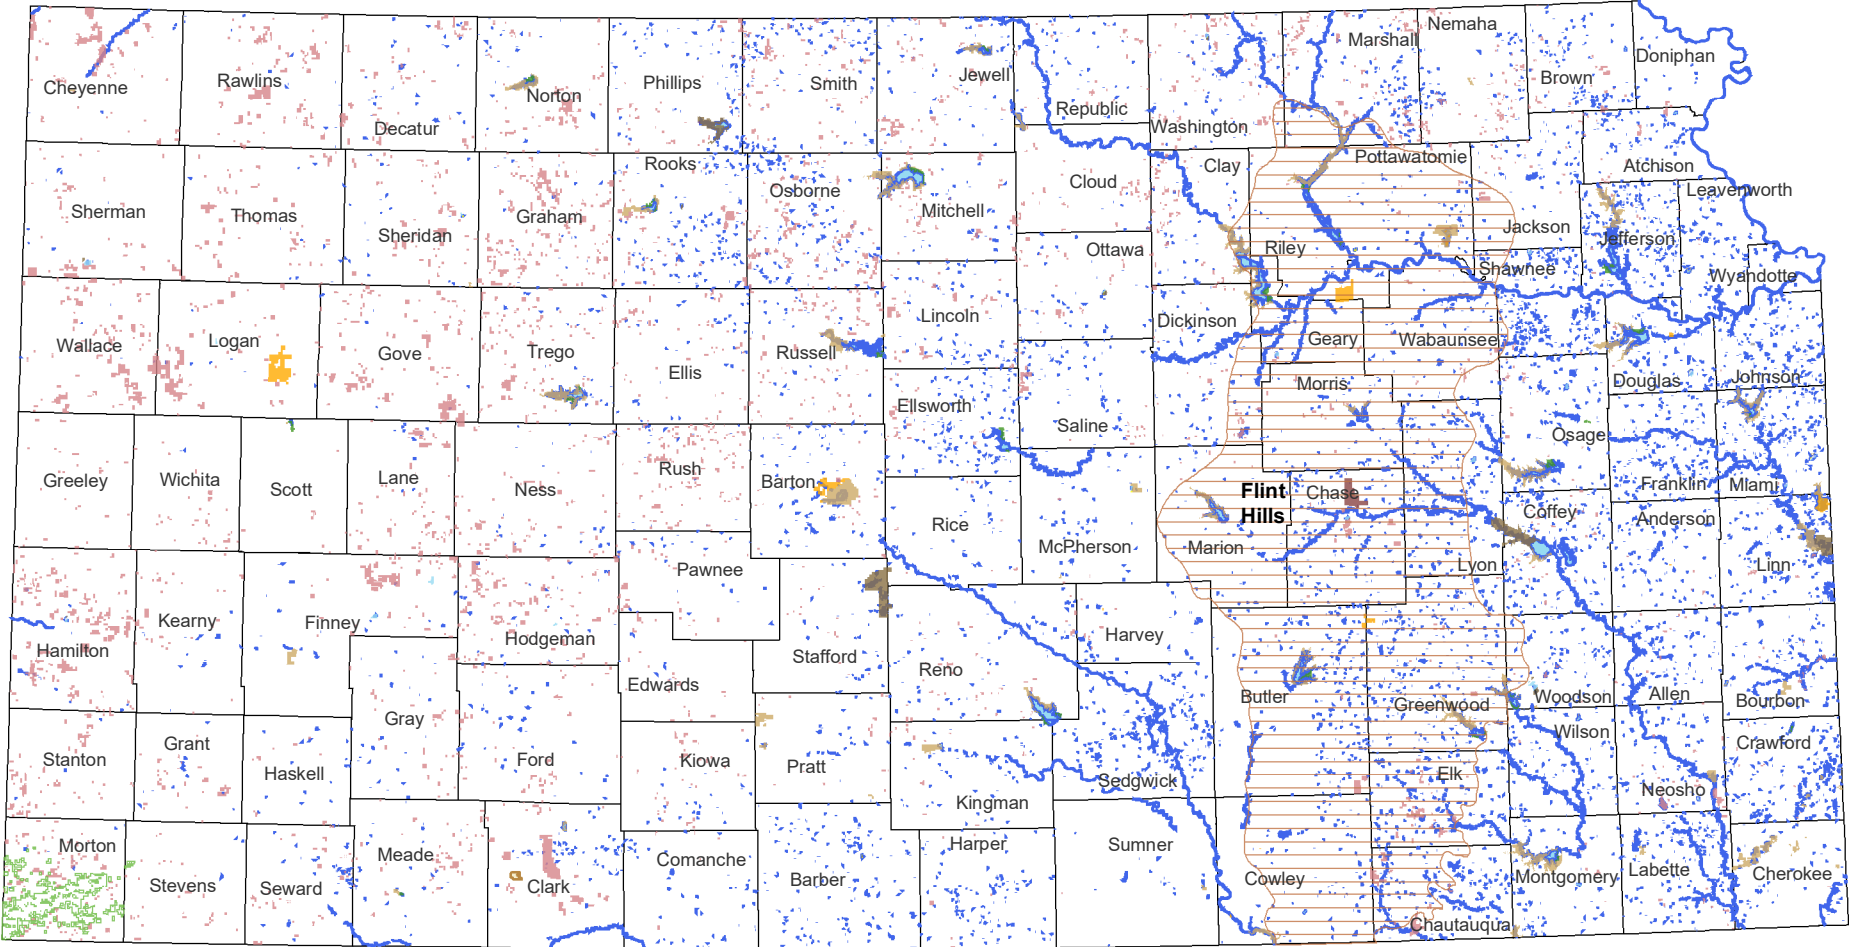

Recreational Areas in Kansas

Source: Institute for Policy & Social Research, The University of Kansas; data from Kansas Data Access & Support Center.

Legend

- | | | | | | | |
|---|--|--|---|---|---|--|
|  National Grasslands |  National Wildlife Refuge |  State Prairie Preserve |  State Fishing Lake |  State Nature Center |  Other Preserve |  Walk-In Hunting Areas (2014) |
|  National Preserve |  USFWS Natural Area |  State Wildlife Area |  State Fishing Lake and Wildlife |  State Park |  Flint Hills Ecoregion |  Rivers, Lakes, Reservoirs |

Note: The Zoom In Tool in Adobe Acrobat Reader will allow close-up viewing and printing of this map.