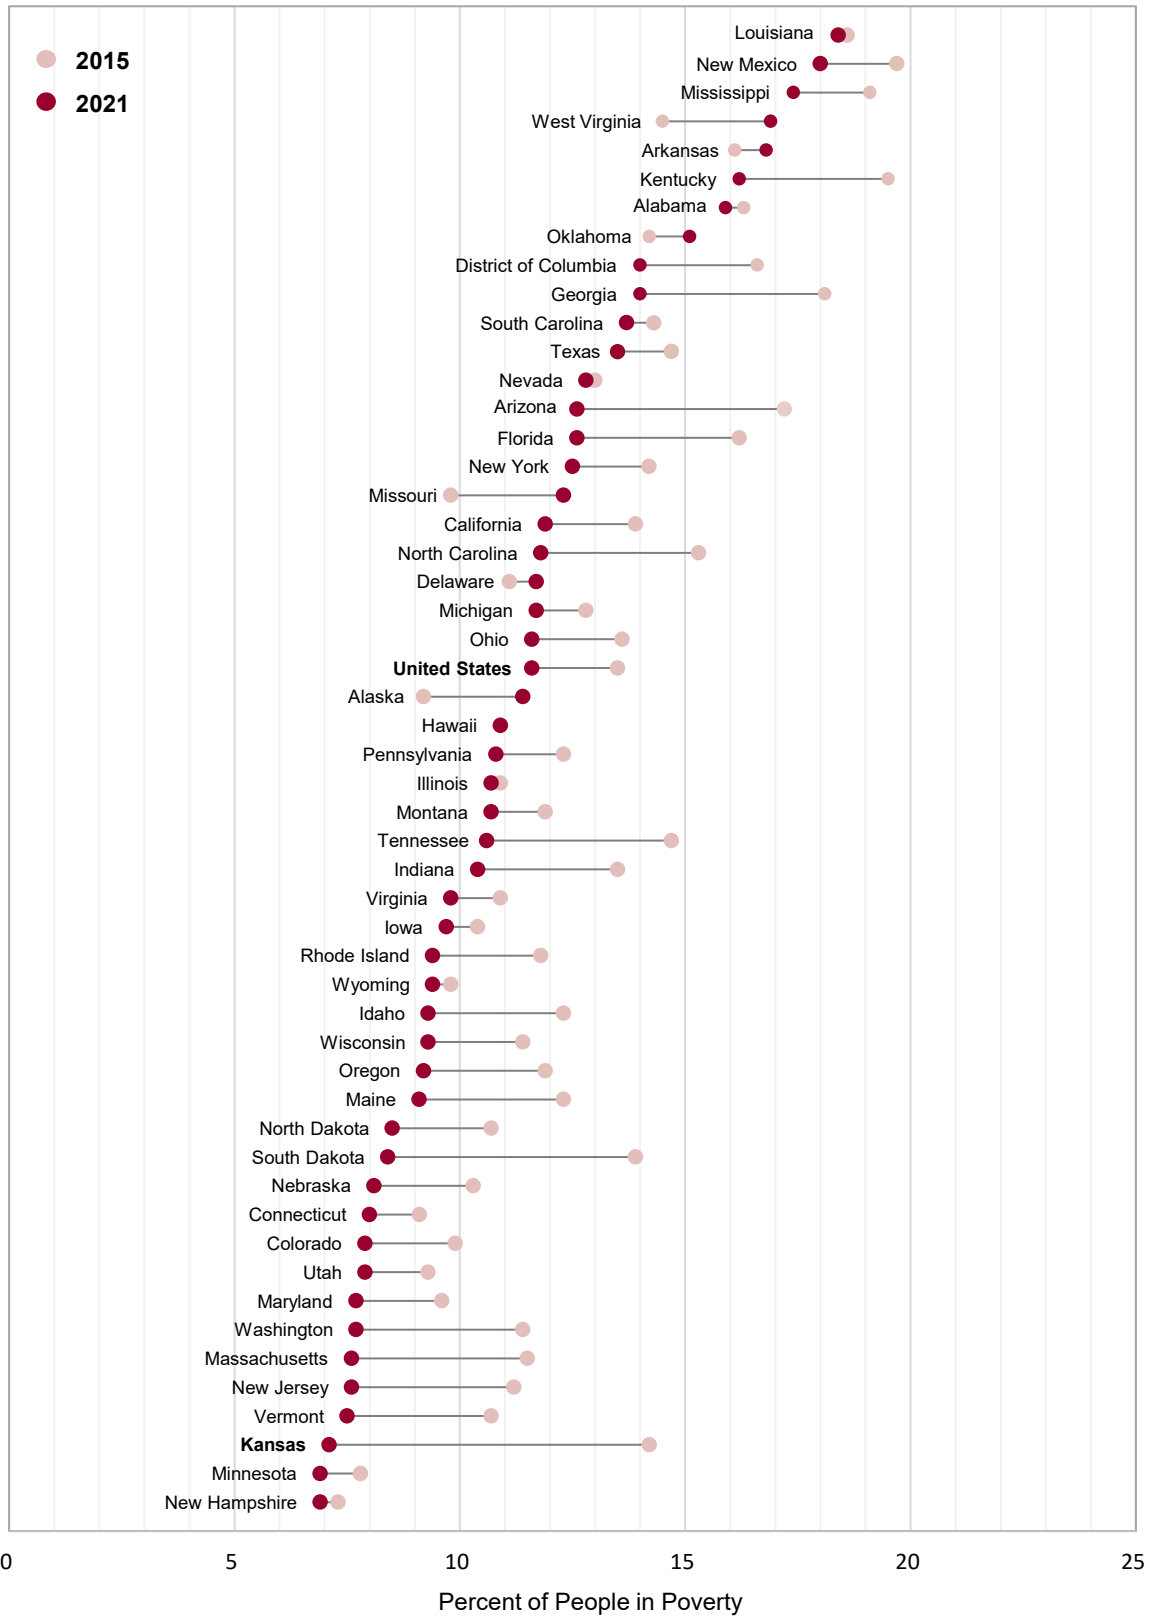

## Poverty Rates by State, 2015 and 2021

Source: Institute for Policy & Social Research, The University of Kansas; data from U.S. Census Bureau.