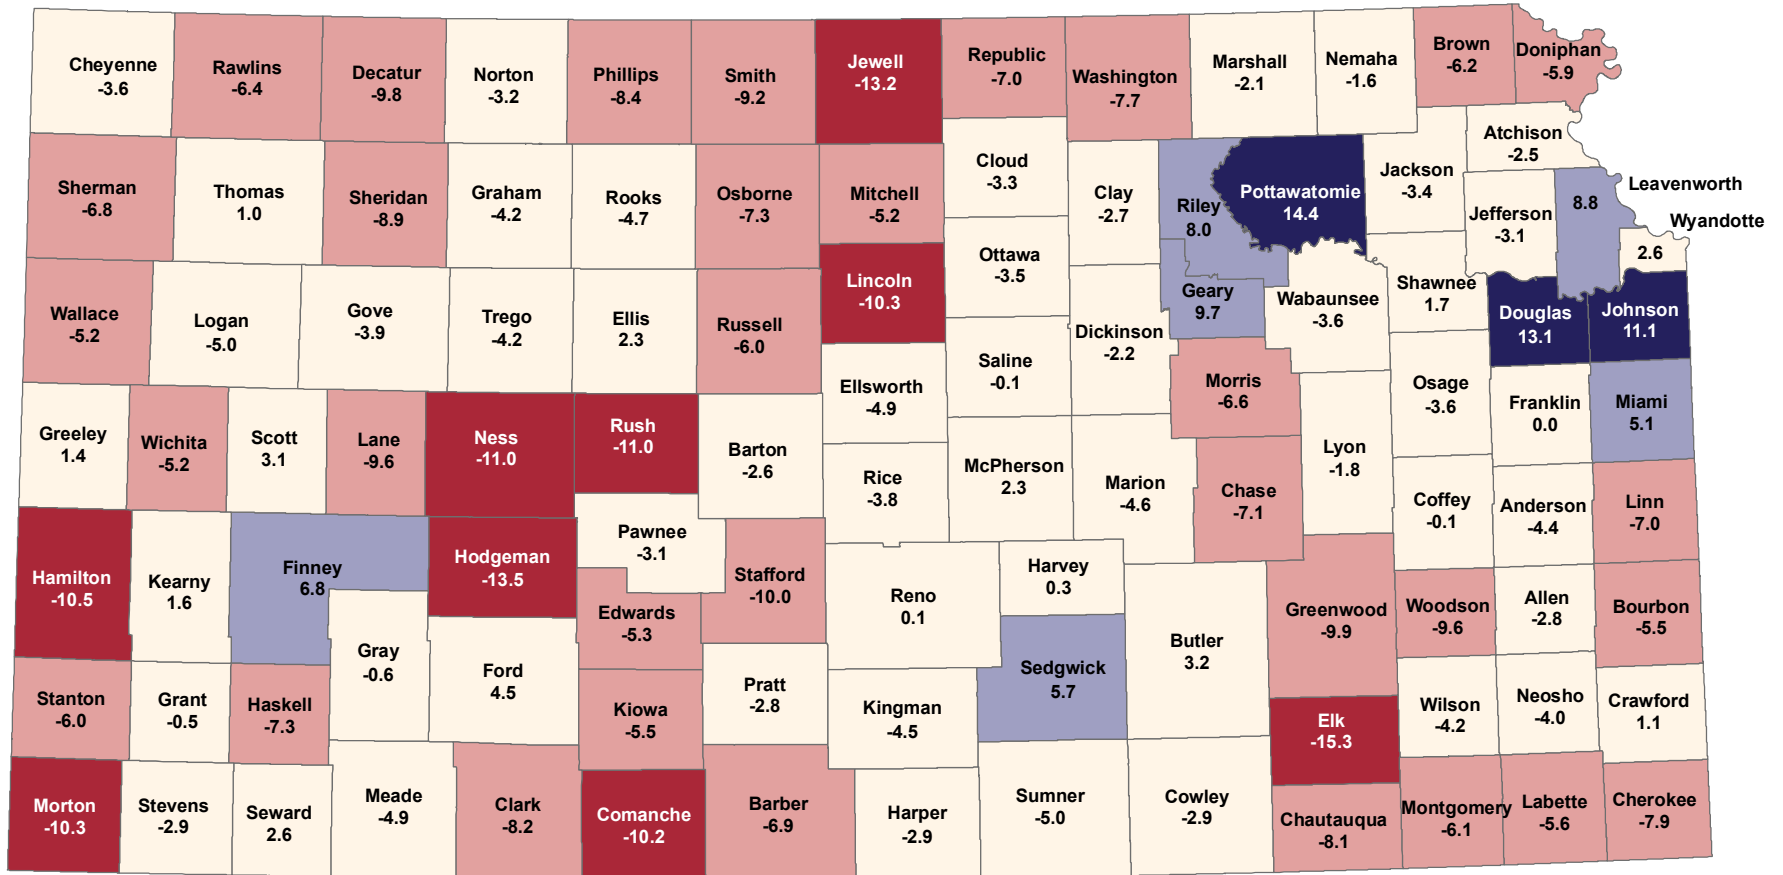

Percent Change in Housing Units in Kansas, by County 2010-2020

Source: Institute for Policy & Social Research, The University of Kansas; data from the U.S. Census Bureau.

State: 3.4