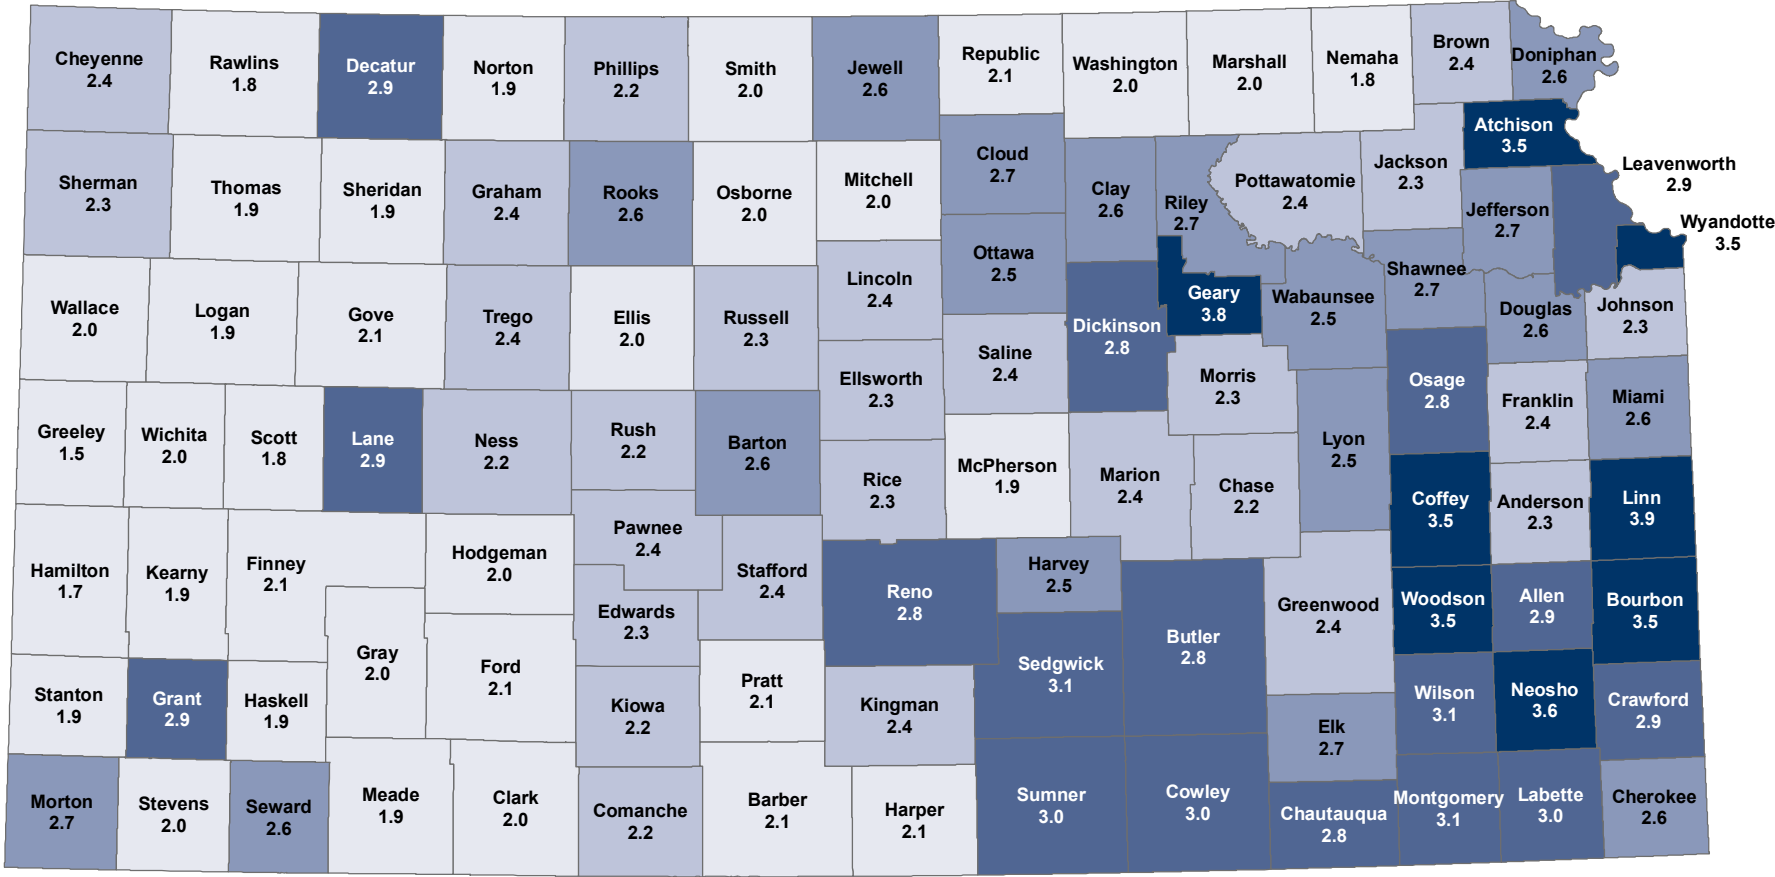

Unemployment Rates in Kansas, by County 2022 Average

Source: Institute for Policy & Social Research, The University of Kansas; data from U.S. Department of Labor, Bureau of Labor Statistics.

Unemployment Rate

Kansas: 2.7
U.S.: 3.6