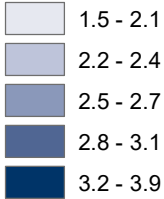

Unemployment Rates in Kansas, by County 2022 Average

Source: Institute for Policy & Social Research, The University of Kansas; data from U.S. Department of Labor, Bureau of Labor Statistics.

Unemployment Rate