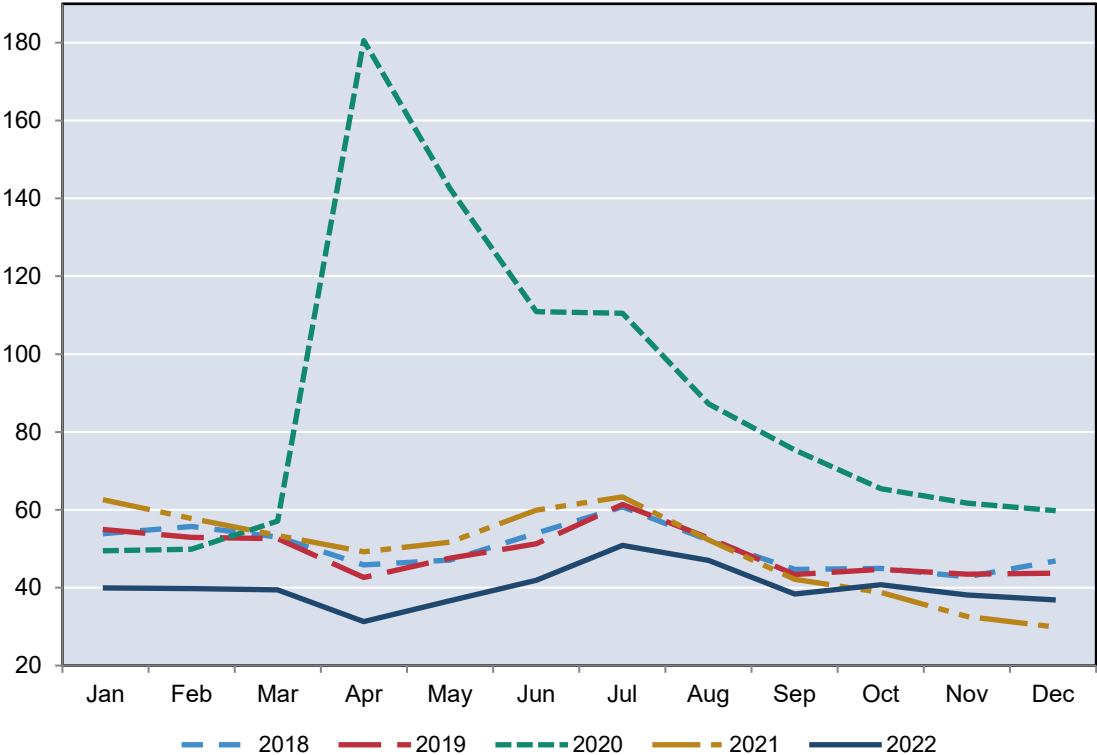

## Unemployed Civilian Labor Force Estimates for Kansas 2018-2022

Thousands of Persons

Source: Institute for Policy & Social Research, The University of Kansas; data from the U.S. Bureau of Labor Statistics.  
Data revised annually.