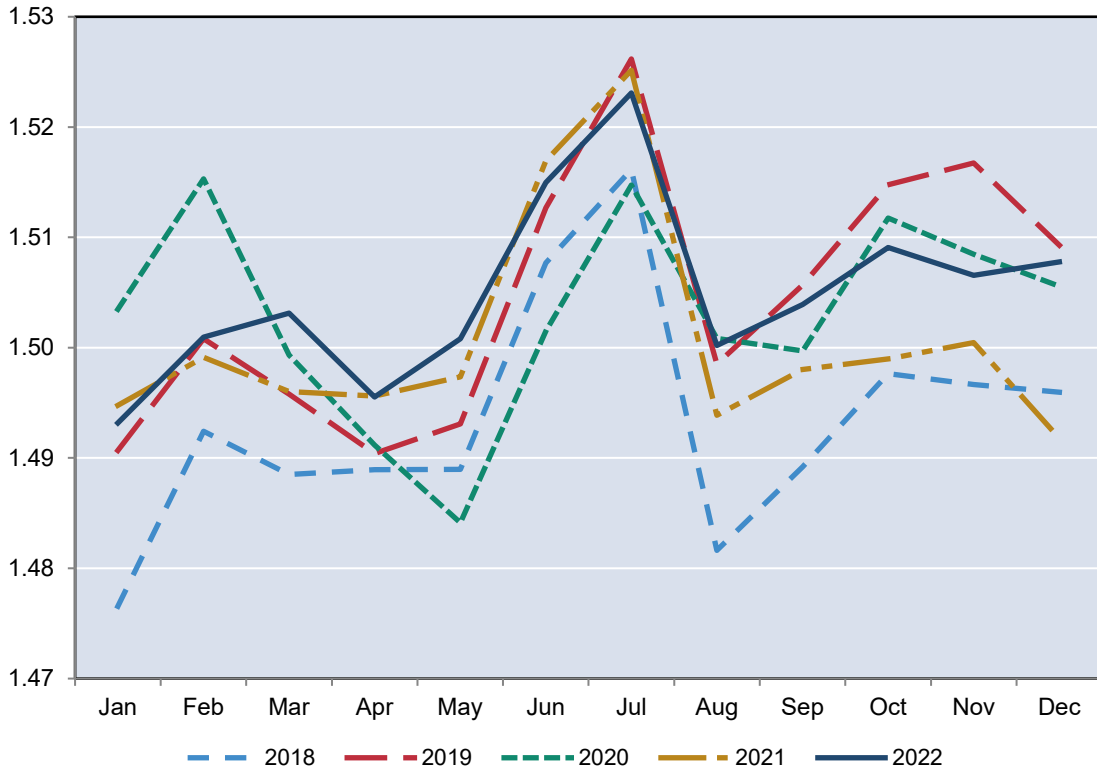

Total Civilian Labor Force Estimates for Kansas 2018-2022

Millions of Persons

Source: Institute for Policy & Social Research, The University of Kansas; data from the U.S. Bureau of Labor Statistics.
Data revised annually.