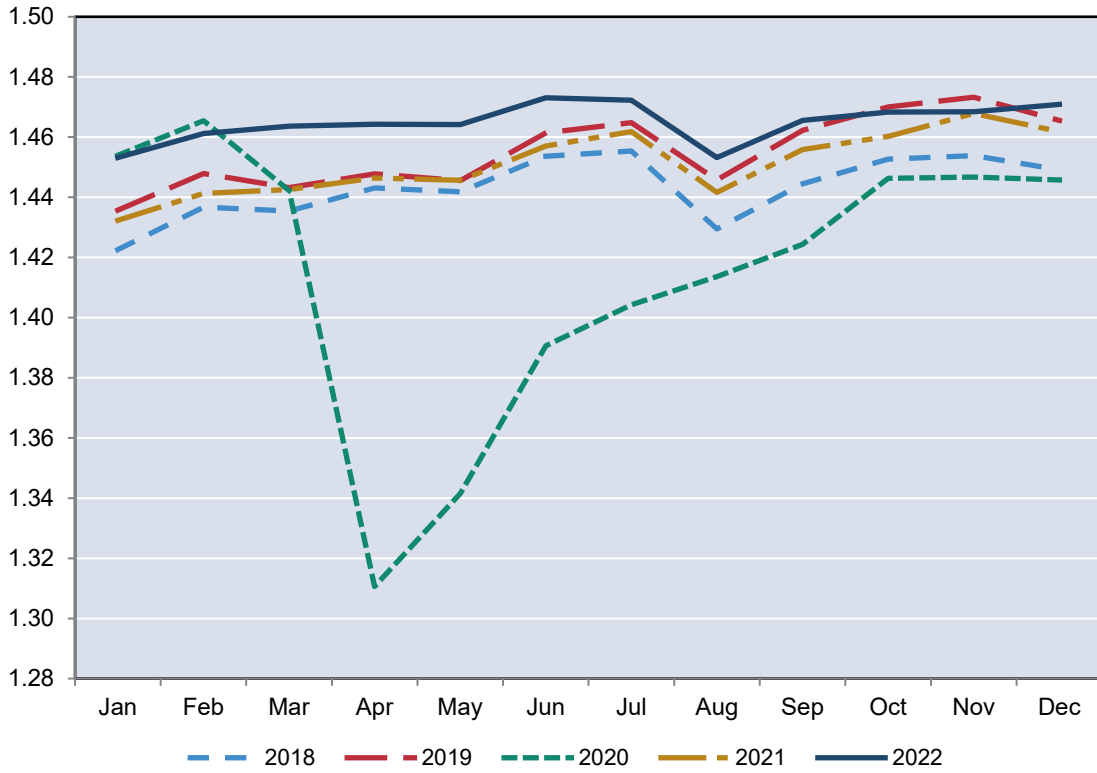

Employed Civilian Labor Force Estimates for Kansas 2018-2022

Millions of Persons

Source: Institute for Policy & Social Research, The University of Kansas; data from the U.S. Bureau of Labor Statistics.
Data revised annually.