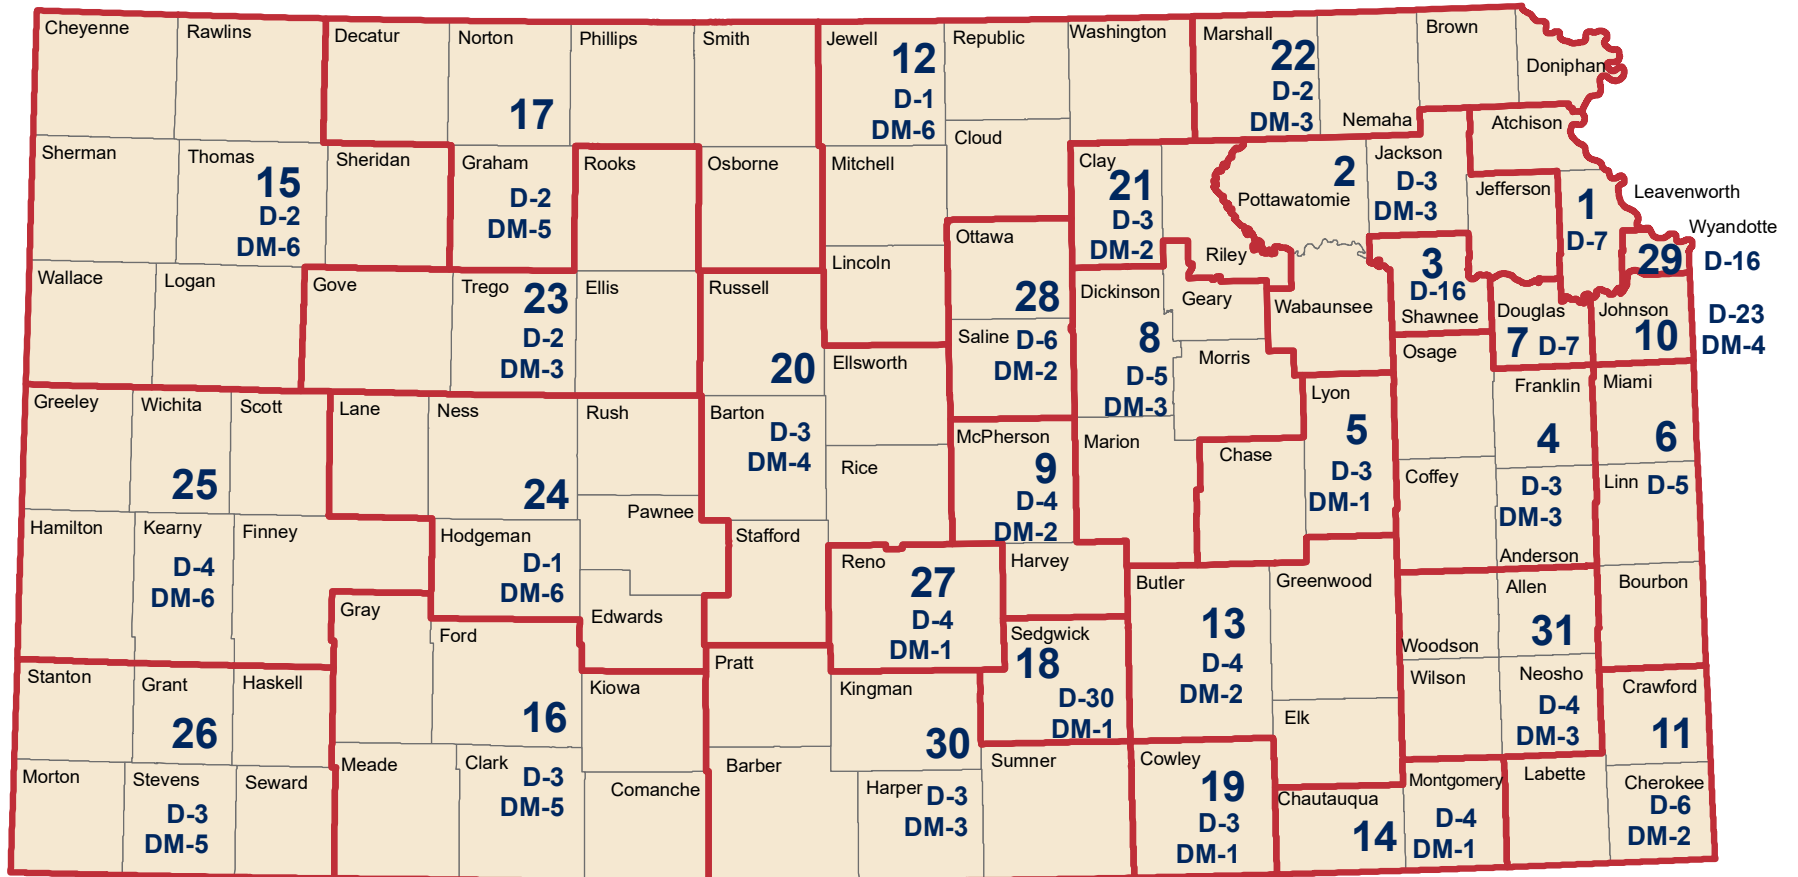

Judicial Districts in Kansas, 2023

Source: Institute for Policy & Social Research, The University of Kansas; data from Kansas Judicial Center as of August 7, 2023.

1 Judicial District

D District Judge
Total: 182

DM District Magistrate Judge
Total: 83