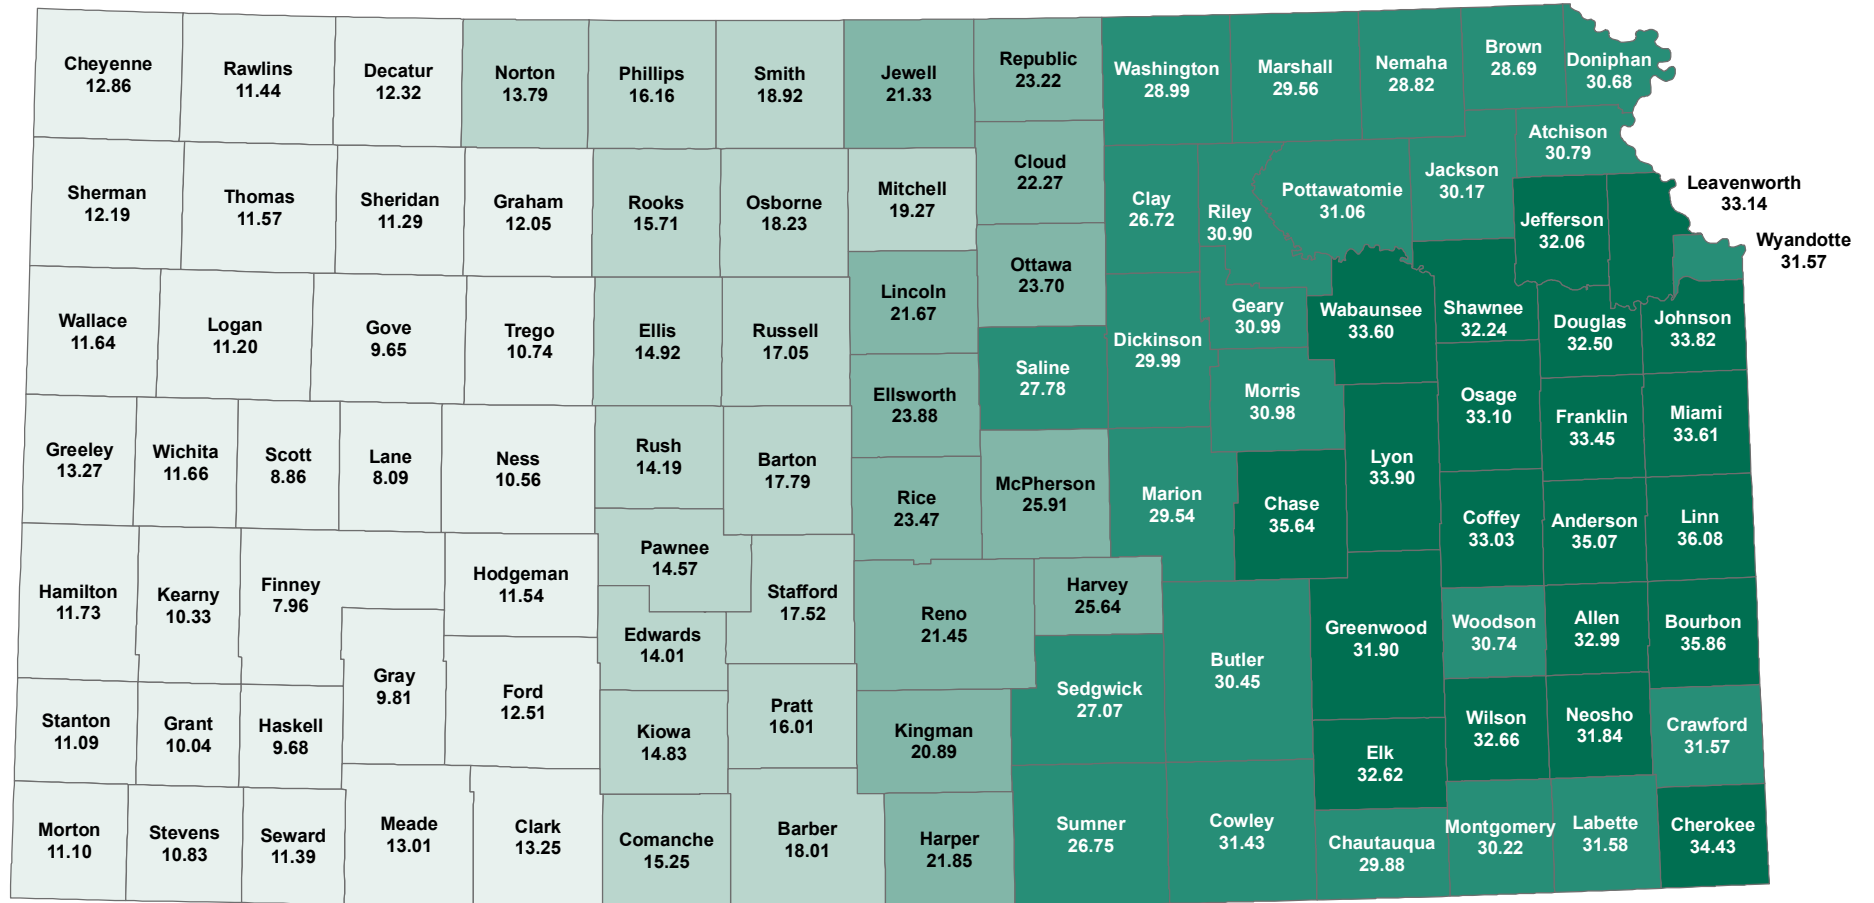

## Precipitation in Kansas, by County, 2022

Source: Institute for Policy & Social Research, The University of Kansas; data from Kansas State University, Research and Extension, Weather Data Library.

### Inches of Precipitation

**Kansas: 21.24**