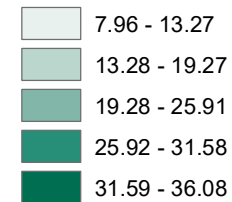

Inches of Precipitation