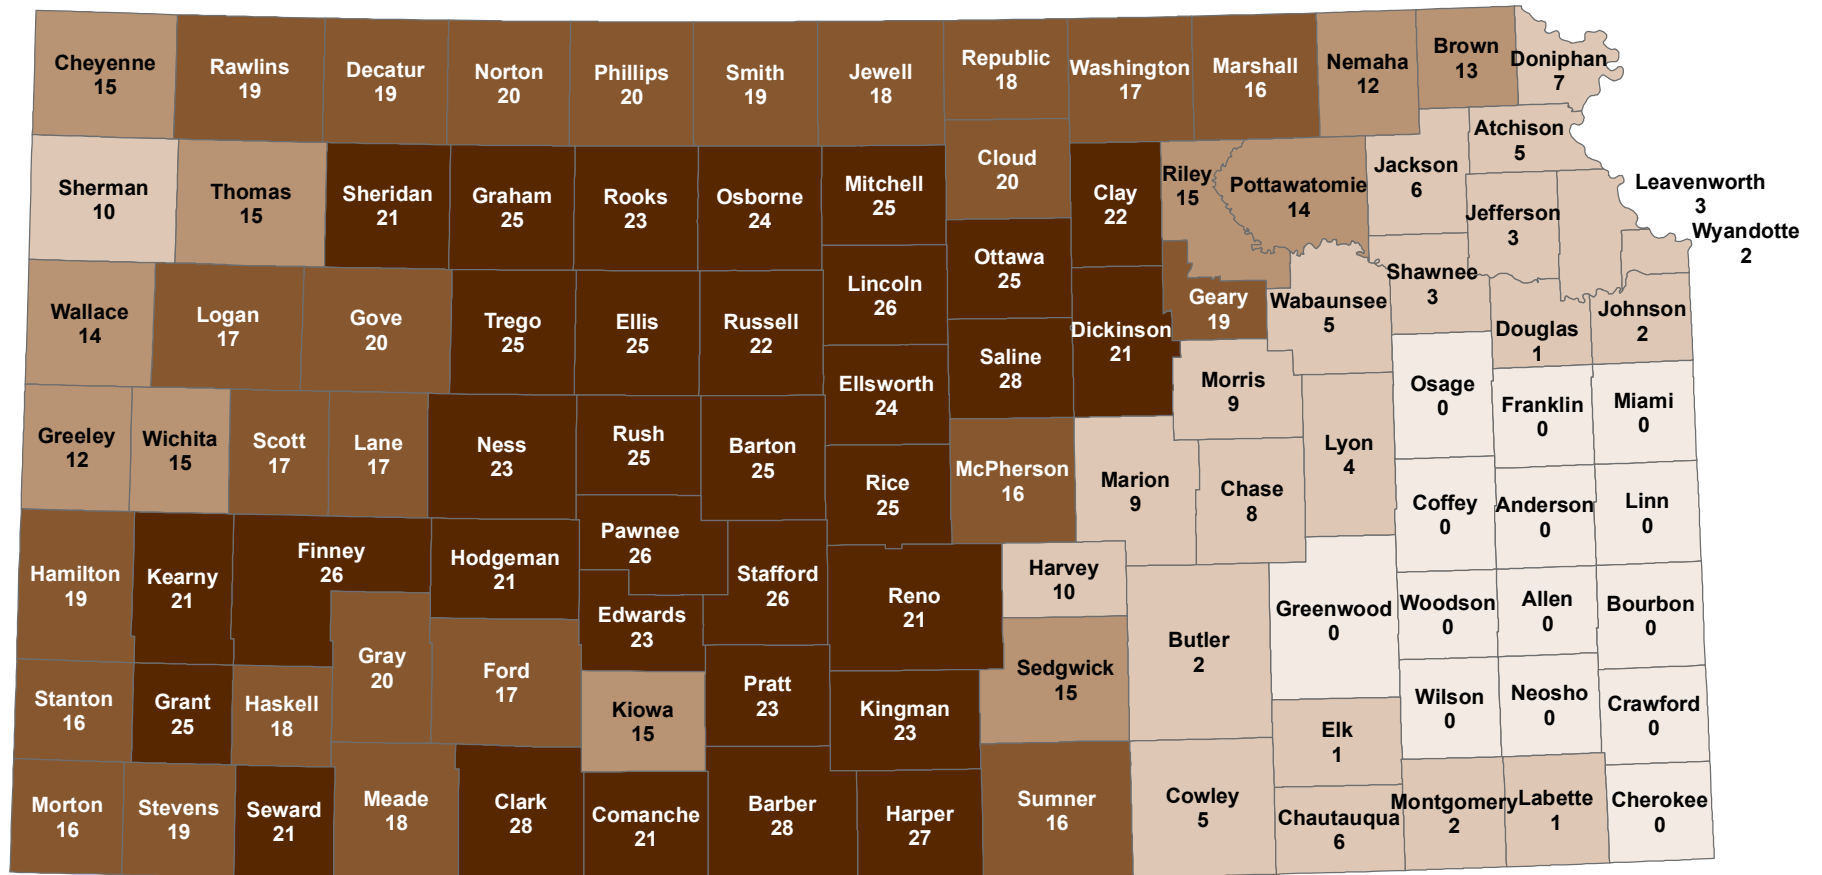

Days with Extreme Heat in Kansas, by County, 2021

Source: Institute for Policy & Social Research, The University of Kansas;
 data from the Centers for Disease Control and Prevention,
 National Environmental Public Health Tracking Network.

Extreme heat defined as maximum daily temperature of 100 degrees Fahrenheit or higher.

Number of Days