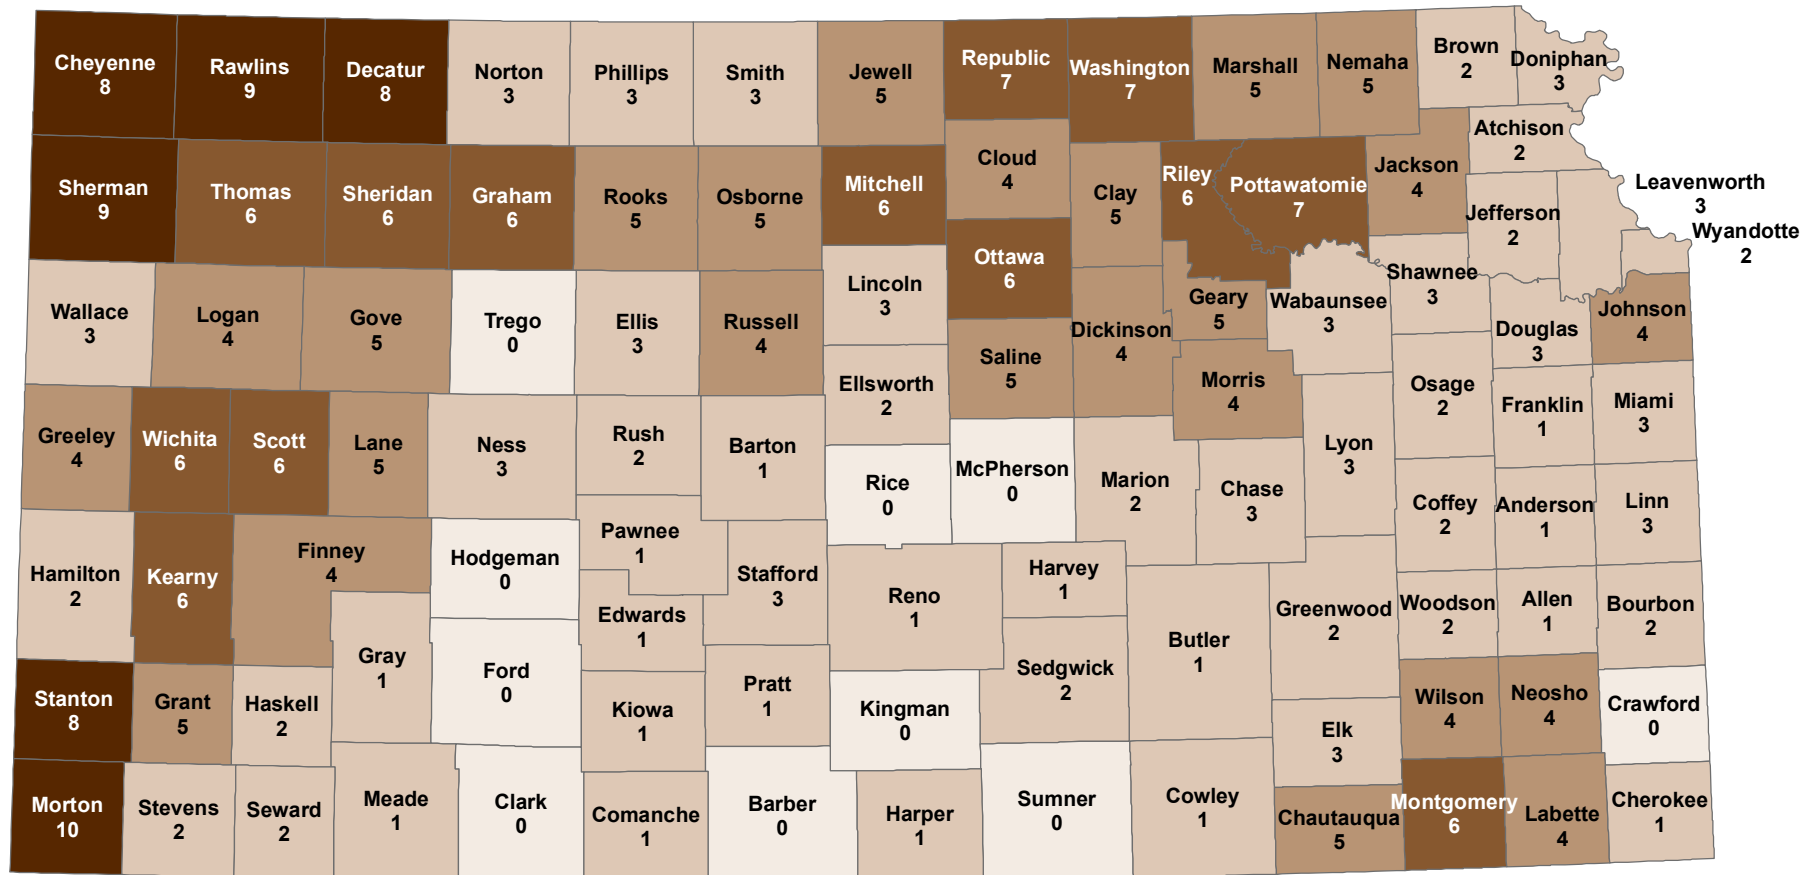

Weeks with Severe, Extreme, or Exceptional Drought in Kansas, by County, 2021

Source: Institute for Policy & Social Research, The University of Kansas; data from the Centers for Disease Control and Prevention, National Environmental Public Health Tracking Network.

Number of Weeks