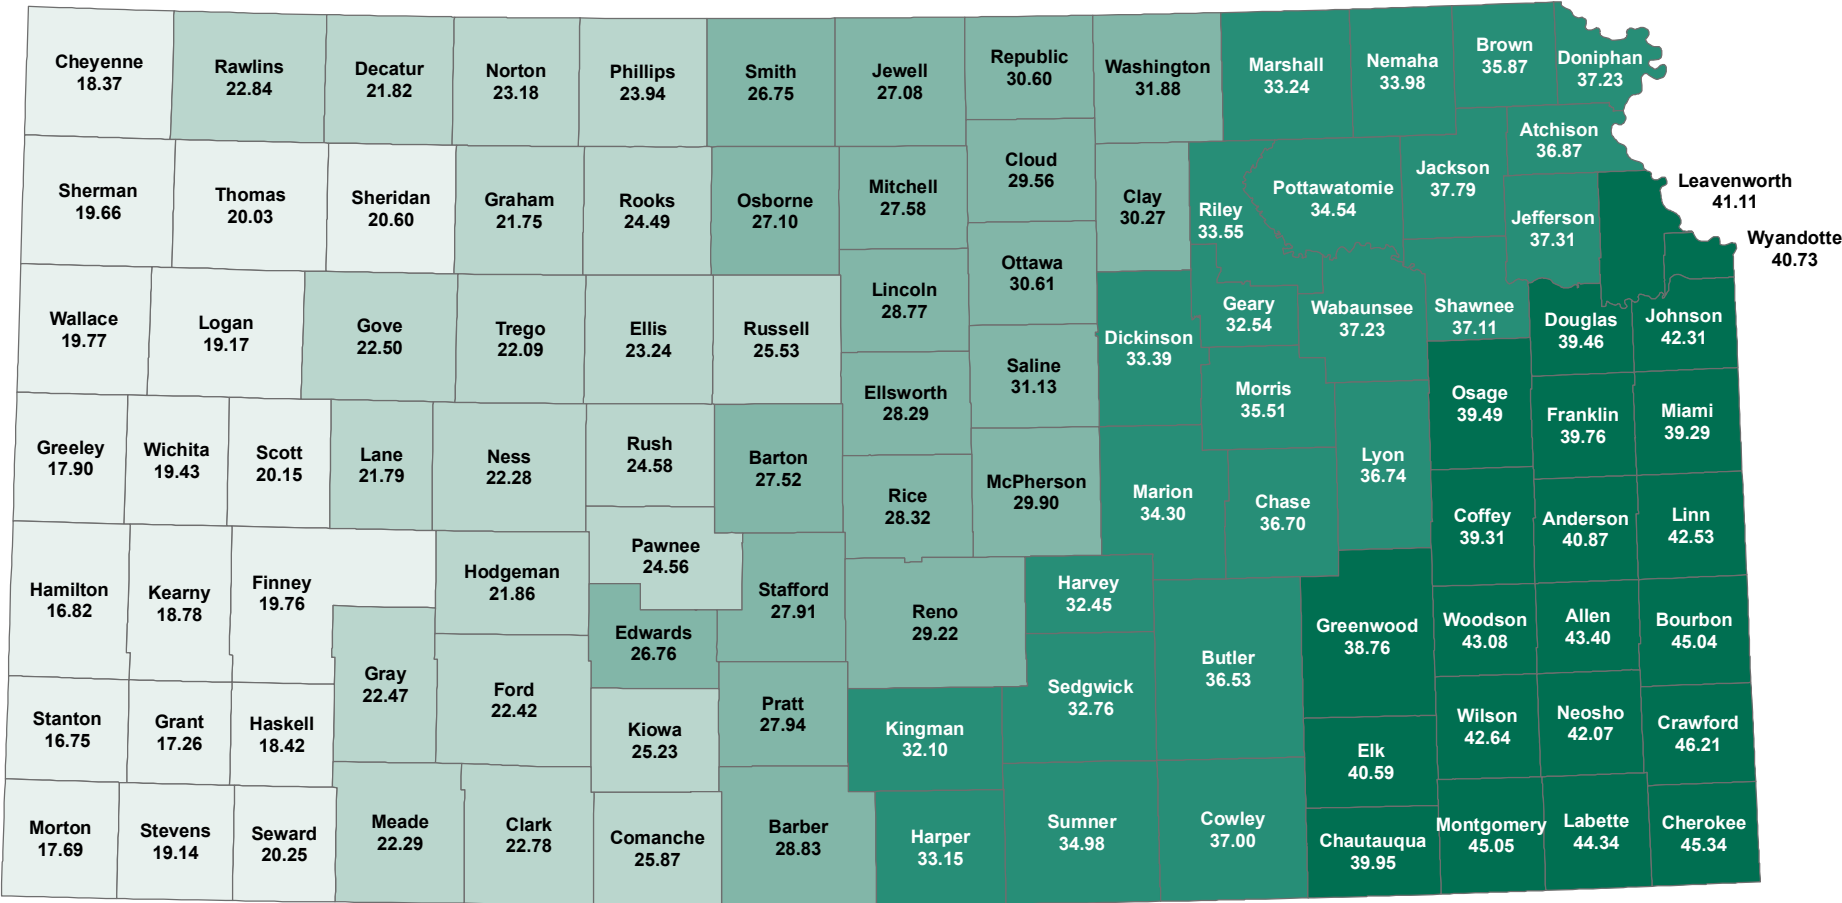

# Average Precipitation in Kansas, by County, 1981-2010

Source: Institute for Policy & Social Research, The University of Kansas; data from Kansas State University, Research and Extension, Weather Data Library.

### Inches of Precipitation