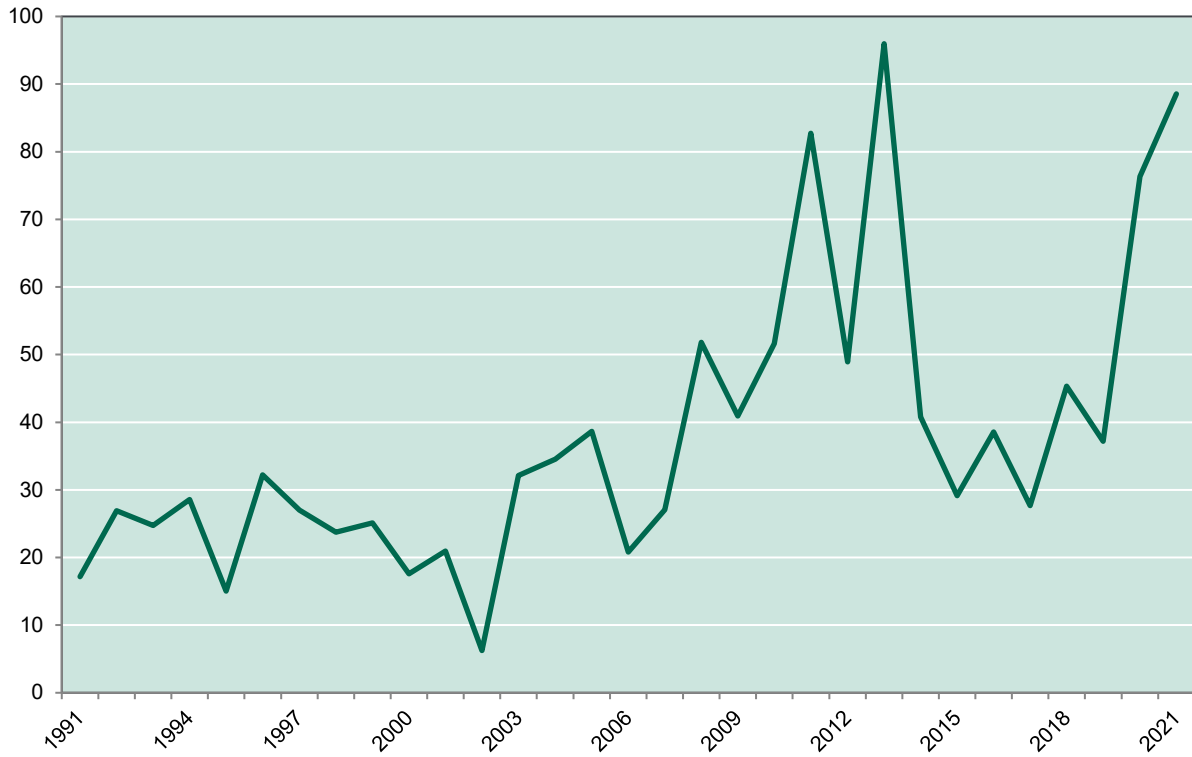

## Average Net Farm Income in Kansas 1991-2021

Thousands of Dollars

Source: Institute for Policy & Social Research, The University of Kansas; data from U.S. Department of Agriculture.