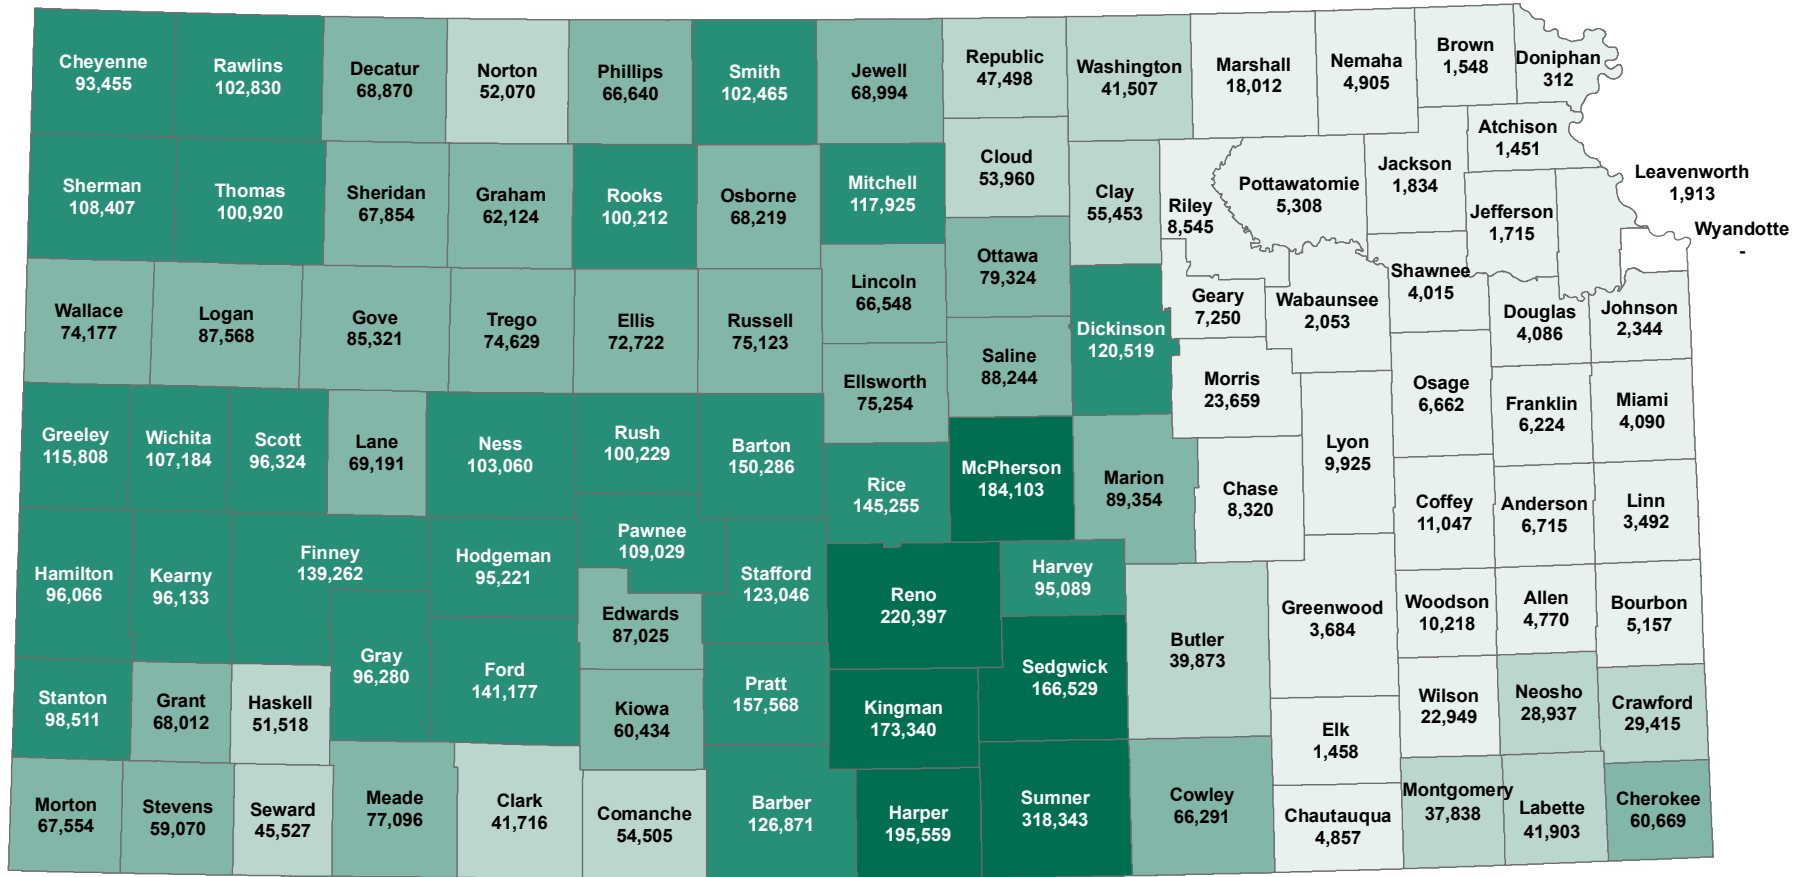

Acres of Wheat Harvested in Kansas, by County, 2017

Source: Institute for Policy & Social Research, The University of Kansas; data from U.S. Department of Agriculture, 2017 Census of Agriculture.

Single dash (-) represents zero.

Number of Acres Harvested

State: 7,003,948