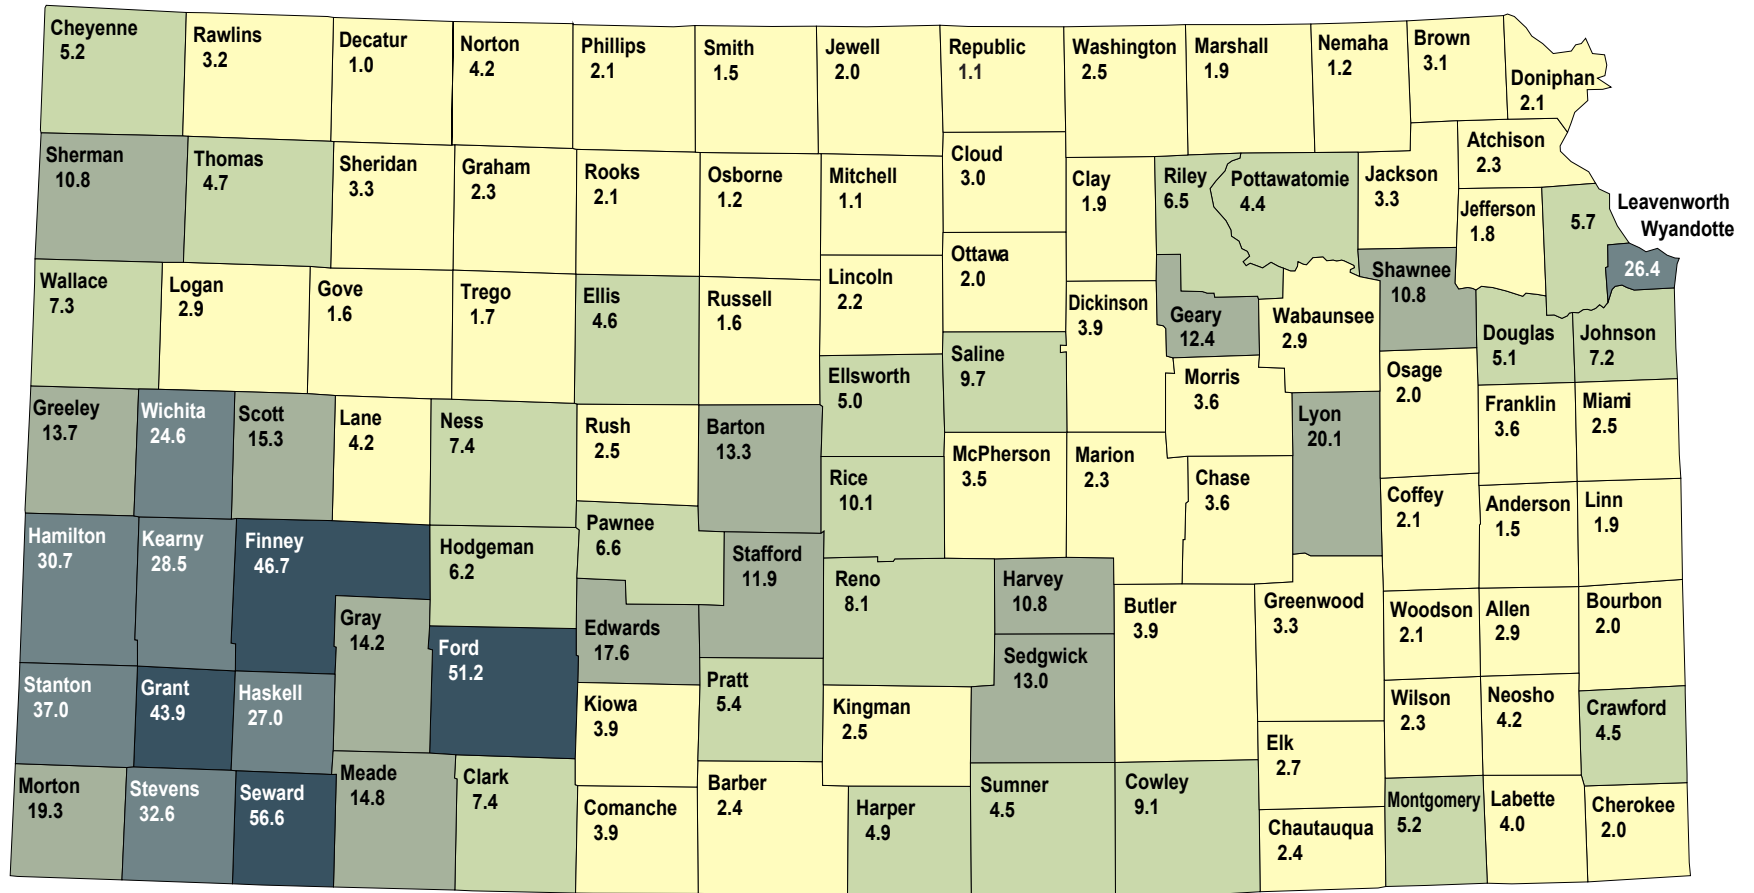

Percent Hispanic Population in Kansas, by County, 2010

Source: Institute for Policy & Social Research, The University of Kansas; data from the U.S. Census Bureau, 2010 Census.