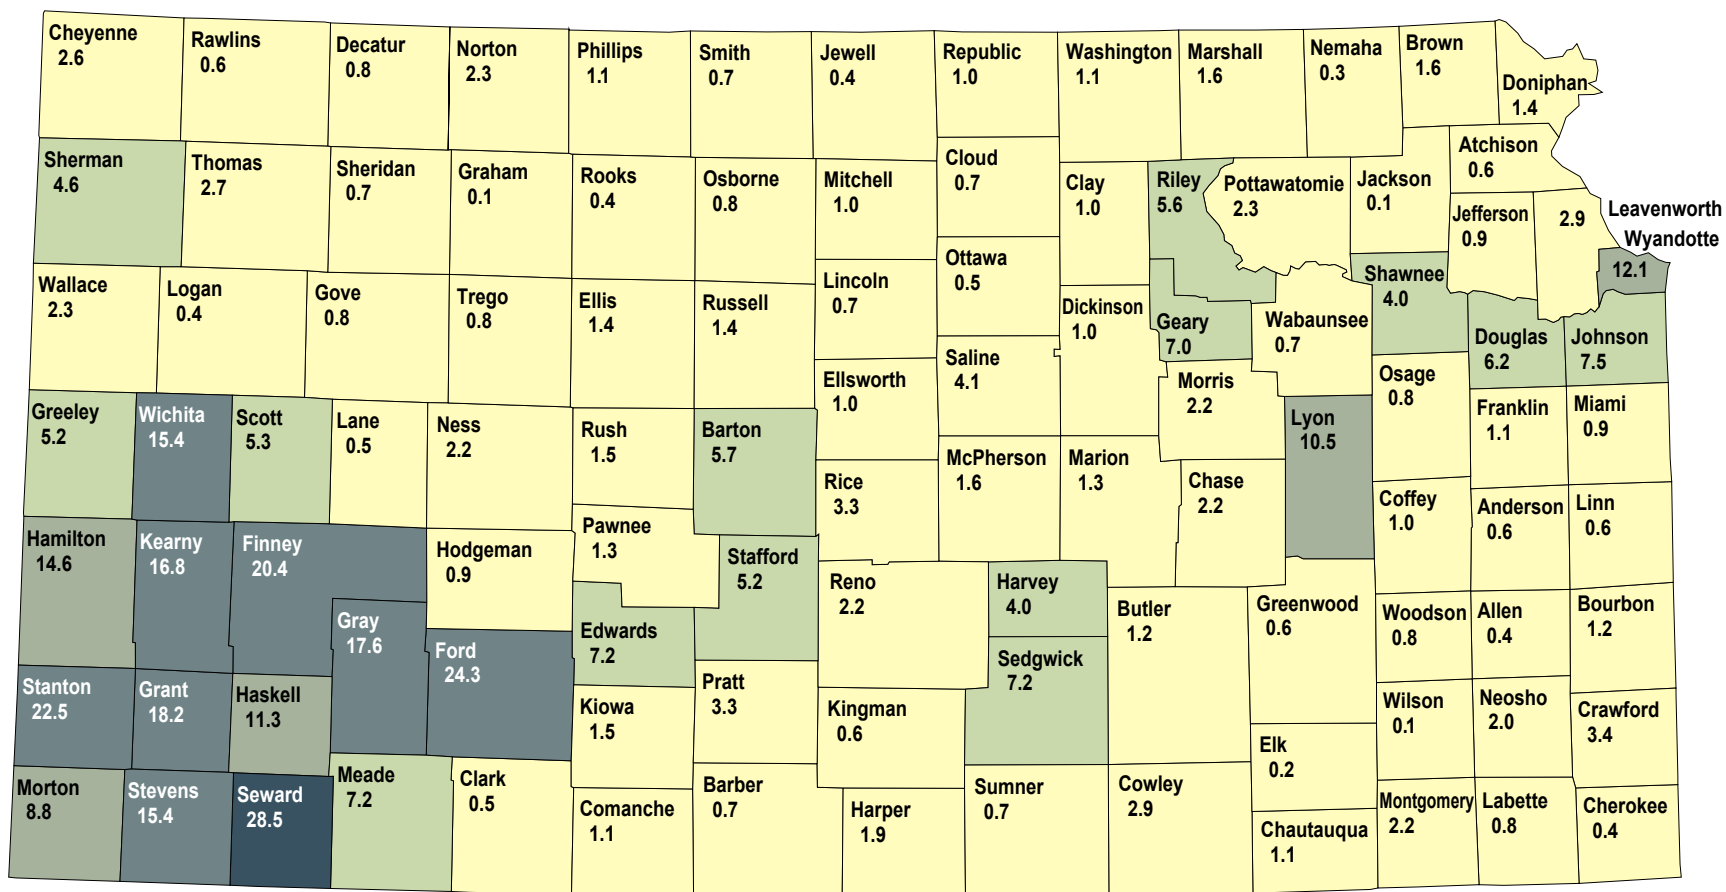

Percent of People Who are Foreign Born, 2005-2009

Percent

Source: Institute for Policy & Social Research, The University of Kansas; data from the U.S. Census Bureau, American Community Survey, 2005-2009 5-year averages.

Note: These data are based on a sample and subject to sampling variability. Please visit <http://www.census.gov> for more information on the confidence level of these data.